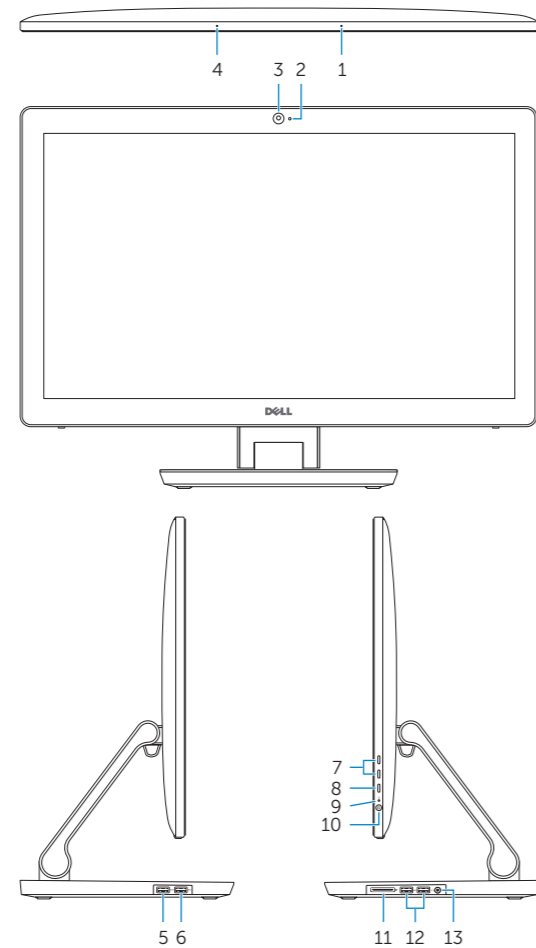

التحقق من الكمبيوتر الخاص بك وتحديثه

Features

Özellikler | Tính năng | الميزات

1. Right microphone
2. Camera-status light
3. Camera
4. Left microphone
5. USB 3.0 port (supports fast charging)
6. USB 3.0 port
7. Brightness control buttons (2)
8. Input-source selection/screen-off
9. Hard-drive activity light
10. Power button
11. Media-card reader
12. USB 3.0 ports (2)
13. Headset port
14. Audio-out port
15. Network port
16. USB 2.0 ports (2)
17. HDMI-out port
18. HDMI-in port
19. Power-adaptor port
20. Service Tag label