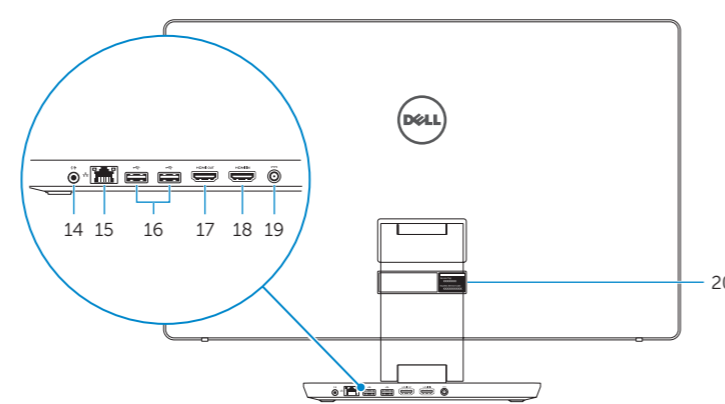

التحقق من الكمبيوتر الخاص بك وتحديثه

Features

Özellikler | Tính năng | الميزات

1. Right microphone
2. Camera-status light
3. Camera
4. Left microphone
5. USB 3.0 port (supports fast charging)
6. USB 3.0 port
7. Brightness control buttons (2)
8. Input-source selection/screen-off
9. Hard-drive activity light
10. Power button
11. Media-card reader
12. USB 3.0 ports (2)
13. Headset port
14. Audio-out port
15. Network port
16. USB 2.0 ports (2)
17. HDMI-out port
18. HDMI-in port
19. Power-adaptor port
20. Service Tag label